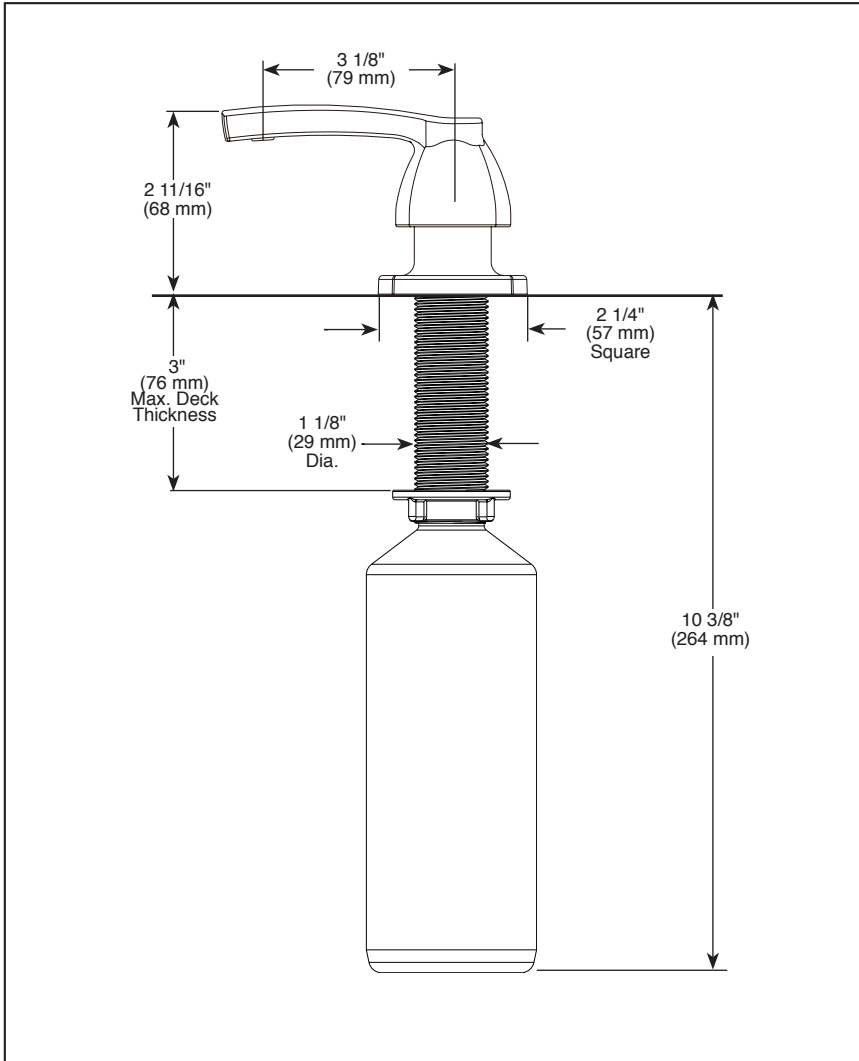

### STANDARD SPECIFICATIONS:

- Max flow rate 1.8 gpm @ 60 psi, 6.8 L/min @ 414 kPa
- One or three hole mount (escutcheon not included, order separately)
- Diamond coated ceramic cartridge
- 3/8" O.D. straight, staggered PEX supply lines
- Spout rotates 360°
- Hot/cold indicator markings
- Dual integral check valves in sprayer assembly
- Two-function wand; Aerated stream or spray
- LED indicator light signals on-off, water temperature and low batteries
- RP102157 Optional 120V AC adapter available (3 prong grounded outlet required)
- Uses 6 AA (included) or 6 C (not included) batteries
- Voice IQ® Technology for voice controlled dispensing

### COMPLIES WITH:

- ASME A112.18.1 / CSA B125.1
- ICC/ANSI A117.1 - Valve control only

▲ Designate proper finish suffix

Submitted Model No.: \_\_\_\_\_

Specific Features: \_\_\_\_\_

▲ Designate Proper Finish Suffix